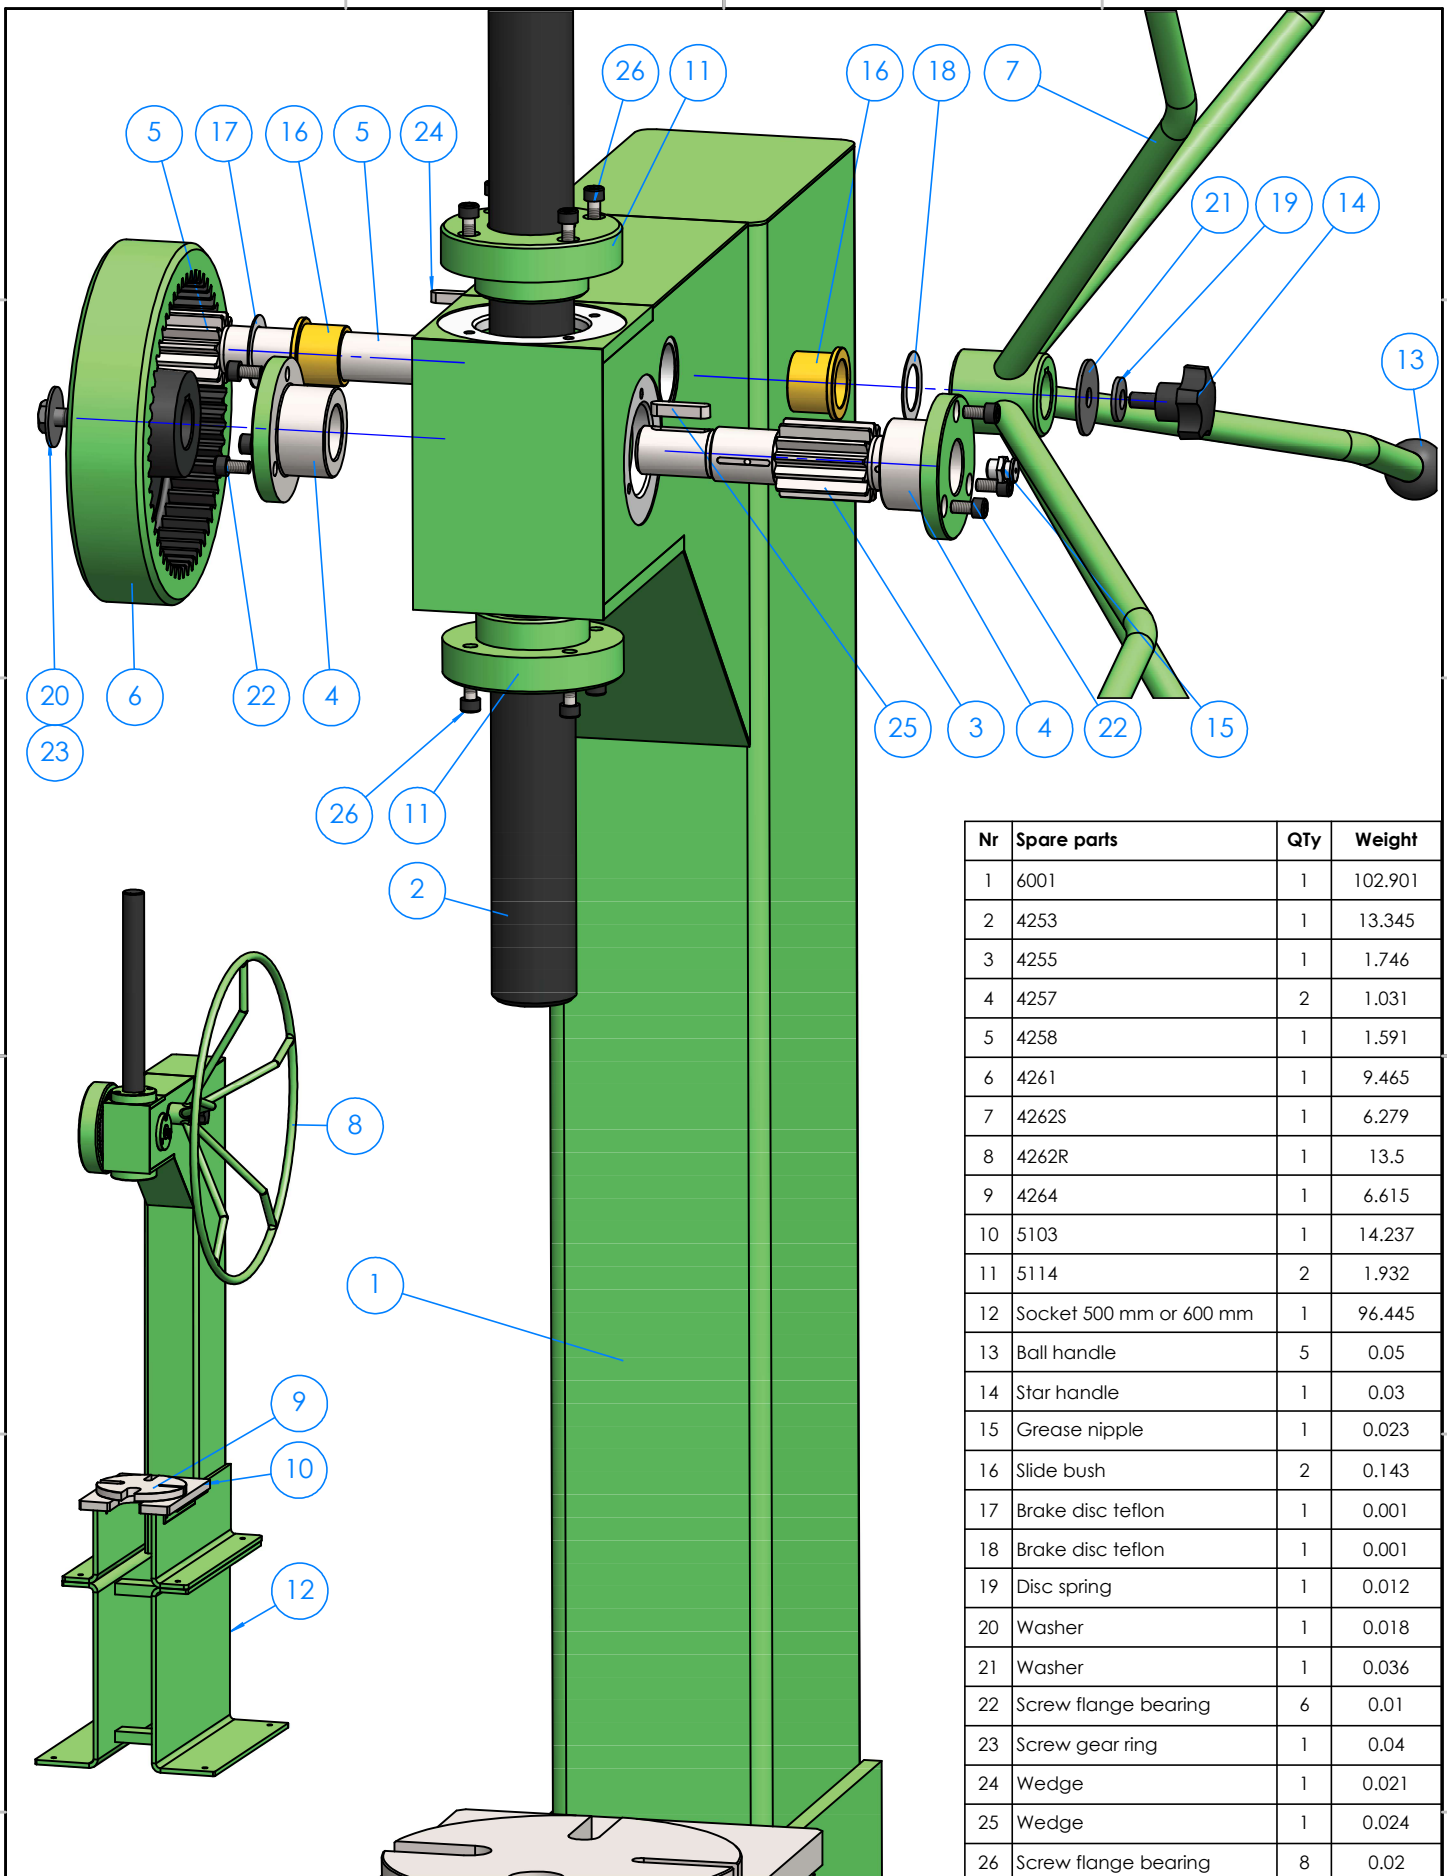

Nr	Spare parts	Qty	Weight
1	6001	1	102.901
2	4253	1	13.345
3	4255	1	1.746
4	4257	2	1.031
5	4258	1	1.591
6	4261	1	9.465
7	4262S	1	6.279
8	4262R	1	13.5
9	4264	1	6.615
10	5103	1	14.237
11	5114	2	1.932
12	Socket 500 mm or 600 mm	1	96.445
13	Ball handle	5	0.05
14	Star handle	1	0.03
15	Grease nipple	1	0.023
16	Slide bush	2	0.143
17	Brake disc teflon	1	0.001
18	Brake disc teflon	1	0.001
19	Disc spring	1	0.012
20	Washer	1	0.018
21	Washer	1	0.036
22	Screw flange bearing	6	0.01
23	Screw gear ring	1	0.04
24	Wedge	1	0.021
25	Wedge	1	0.024
26	Screw flange bearing	8	0.02